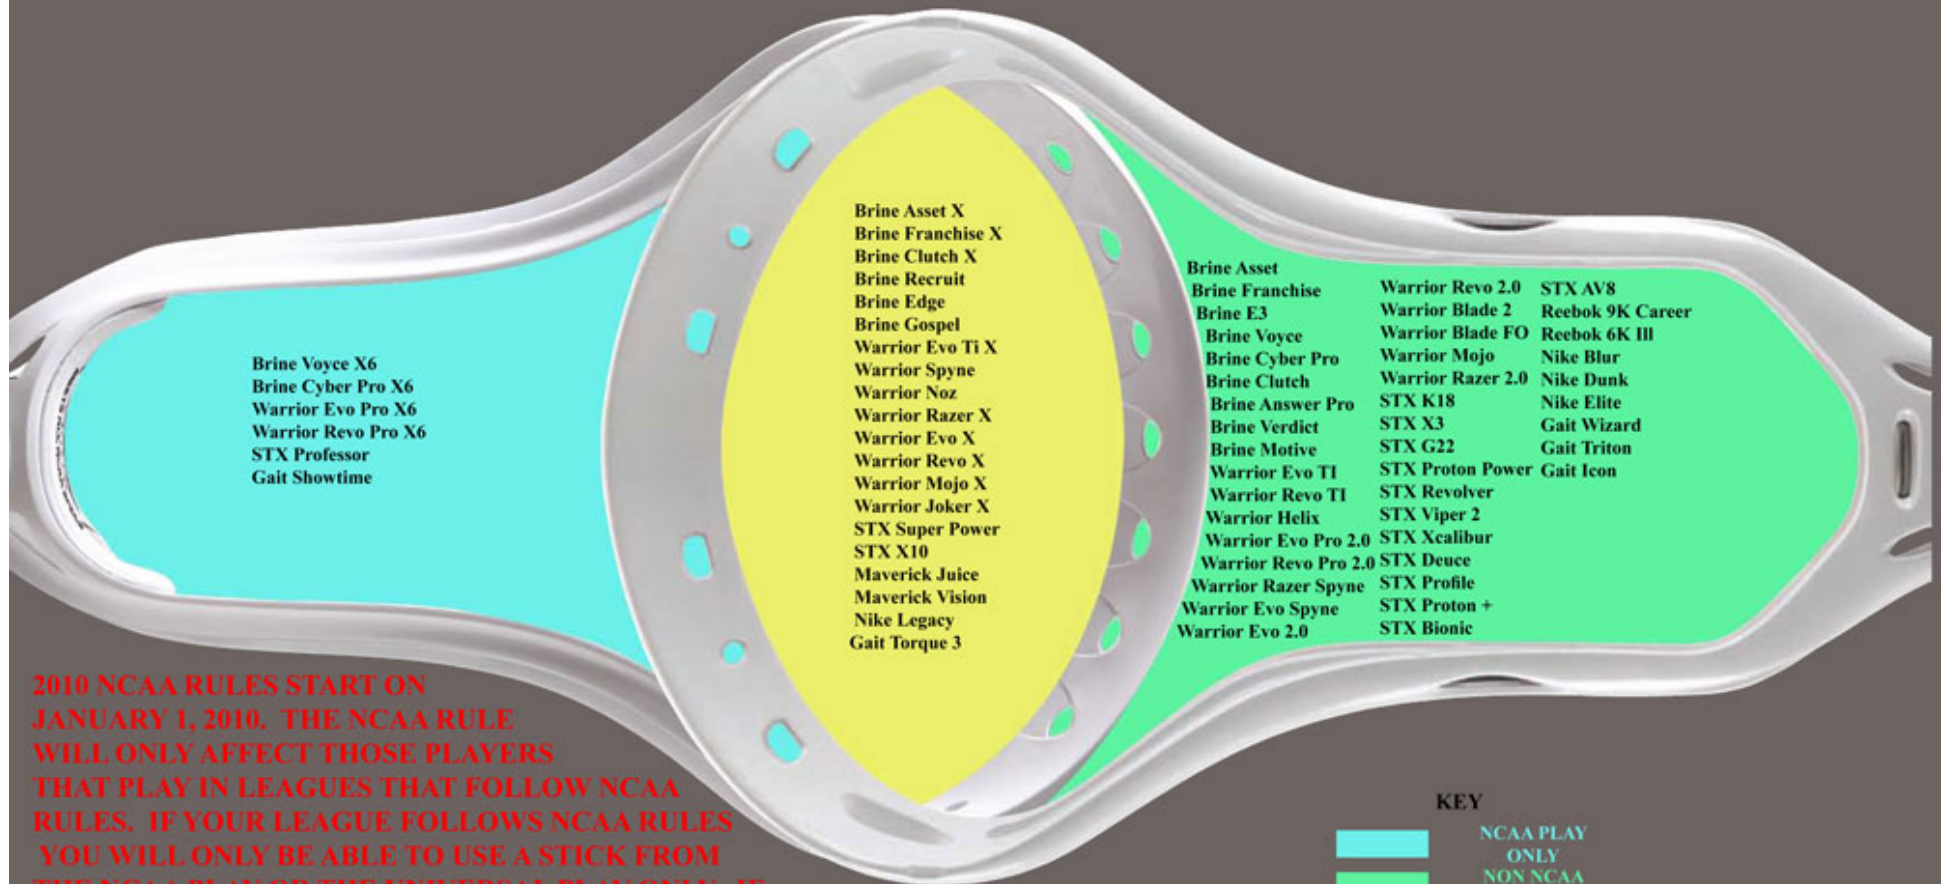

2010 NCAA Head Chart

2010 NCAA RULES START ON JANUARY 1, 2010. THE NCAA RULE WILL ONLY AFFECT THOSE PLAYERS THAT PLAY IN LEAGUES THAT FOLLOW NCAA RULES. IF YOUR LEAGUE FOLLOWS NCAA RULES YOU WILL ONLY BE ABLE TO USE A STICK FROM THE NCAA PLAY OR THE UNIVERSAL PLAY ONLY. IF YOUR LEAGUE DOES NOT FOLLOW NCAA RULES YOU CAN USE ANY OF THE HEADS LISTED IN UNIVERSAL PLAY OR NON NCAA PLAY.

KEY

- NCAA PLAY ONLY
- NON NCAA PLAY
- UNIVERSAL PLAY